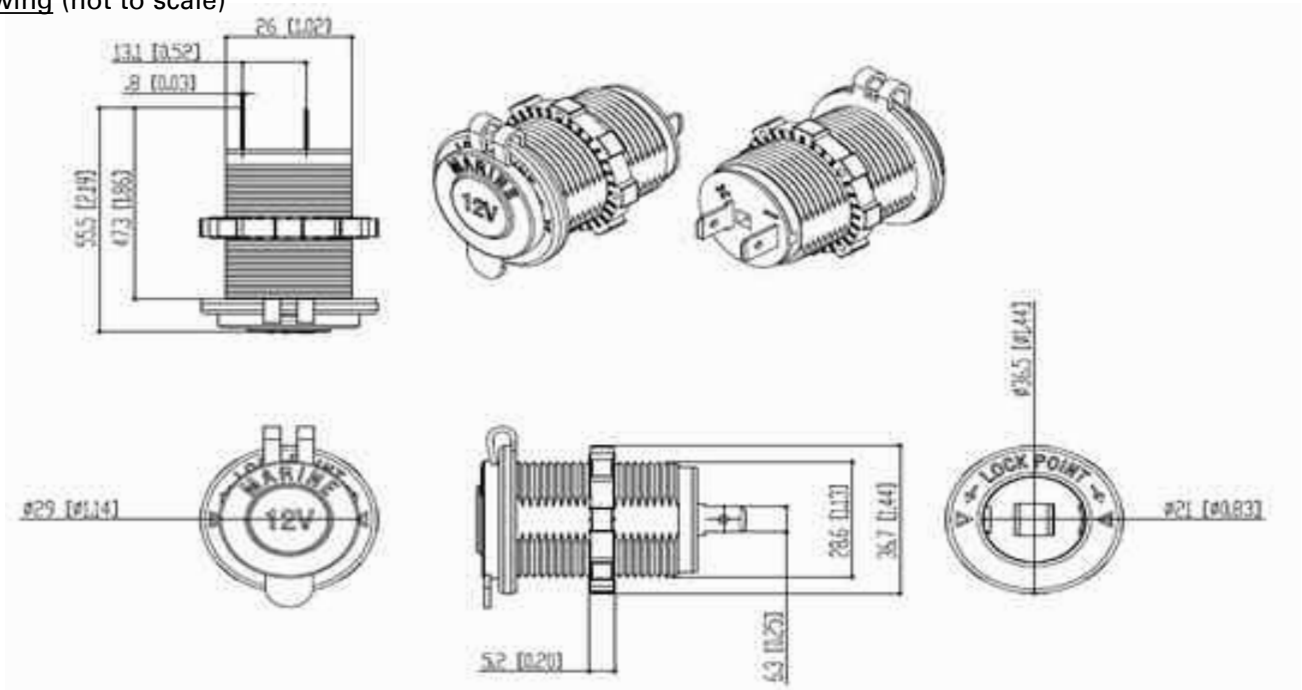

### Technical Information Sheet

Part No. 0-601-07

Power Socket

Durite's Power Socket. Black. 12/24 Volt.  
15A -12V. 10A - 24V. Supplied with standard nut.

### Technical Drawing (not to scale)

### Specification

|             |                           |
|-------------|---------------------------|
| Voltage     | 12/24 Volts DC            |
| Output:     | 15A @ 12VDC / 10A @ 24VDC |
| Material:   | ABS                       |
| Colour      | Plastic Black             |
| Certificate | n/a                       |
| Dimensions  | Please see above          |